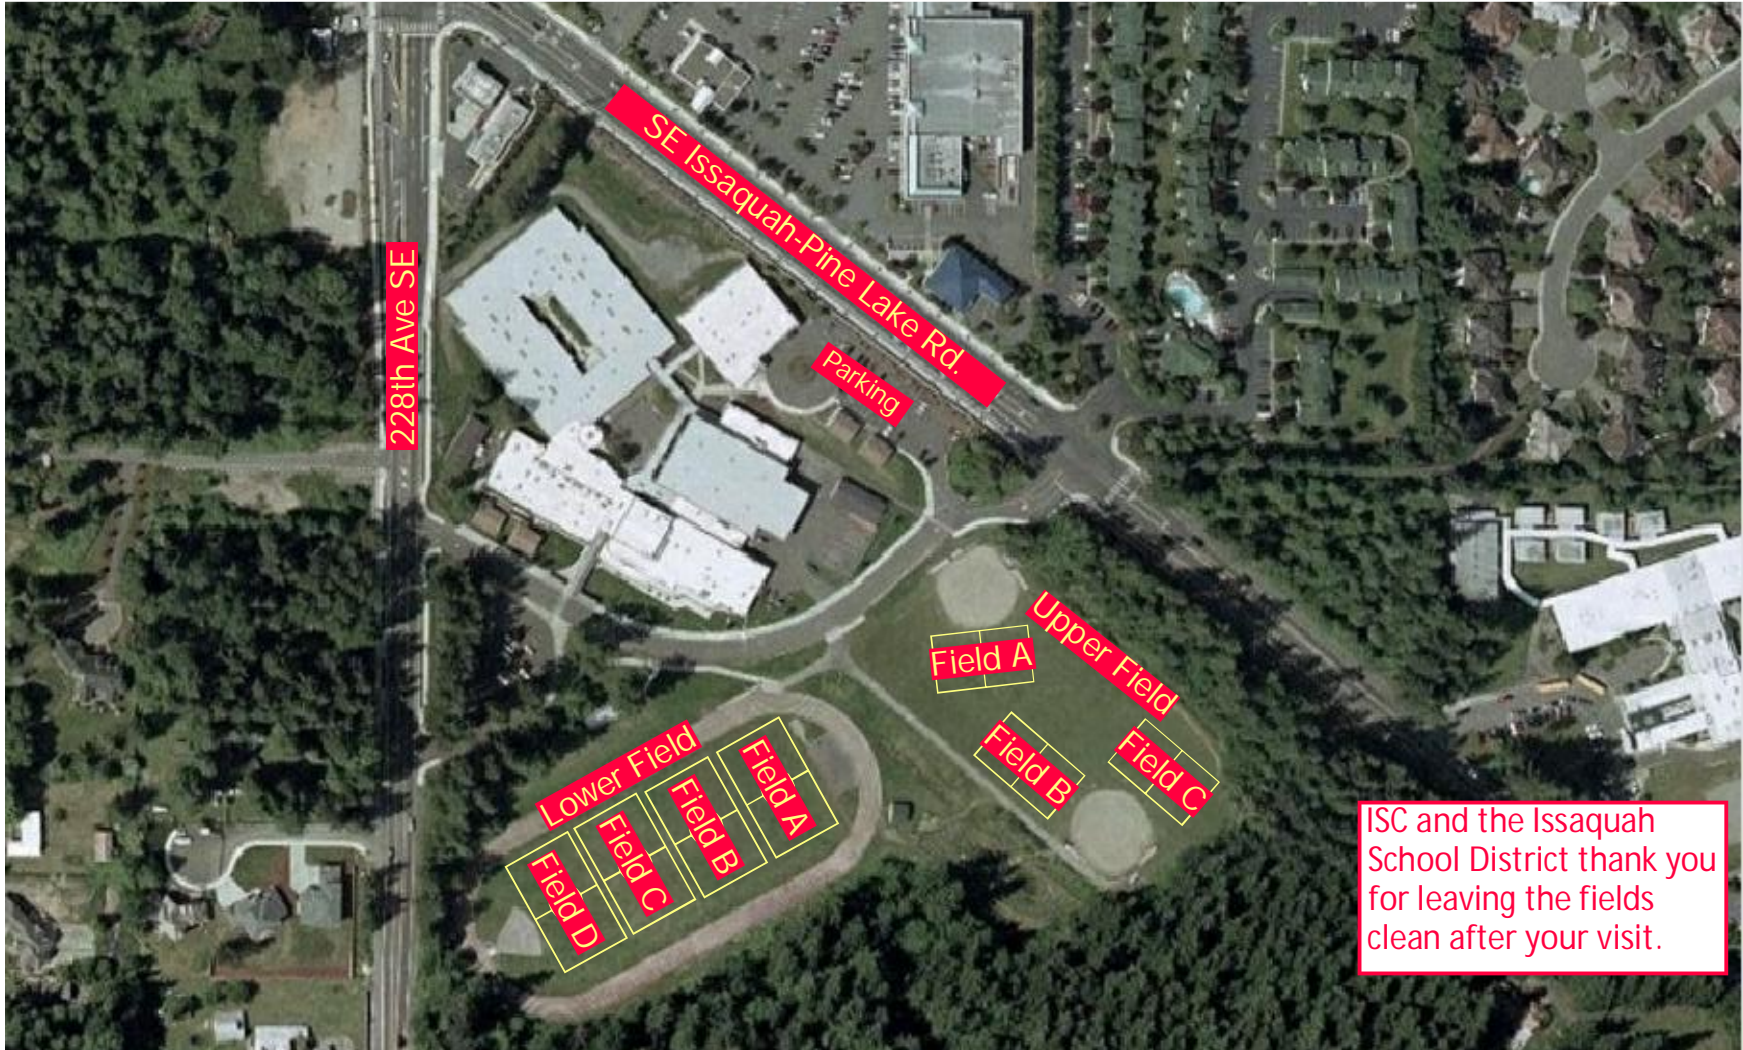

# Pine Lake Middle School

3200 - 228th Ave., SE  
Issaquah, WA 98075

ISC and the Issaquah School District thank you for leaving the fields clean after your visit.