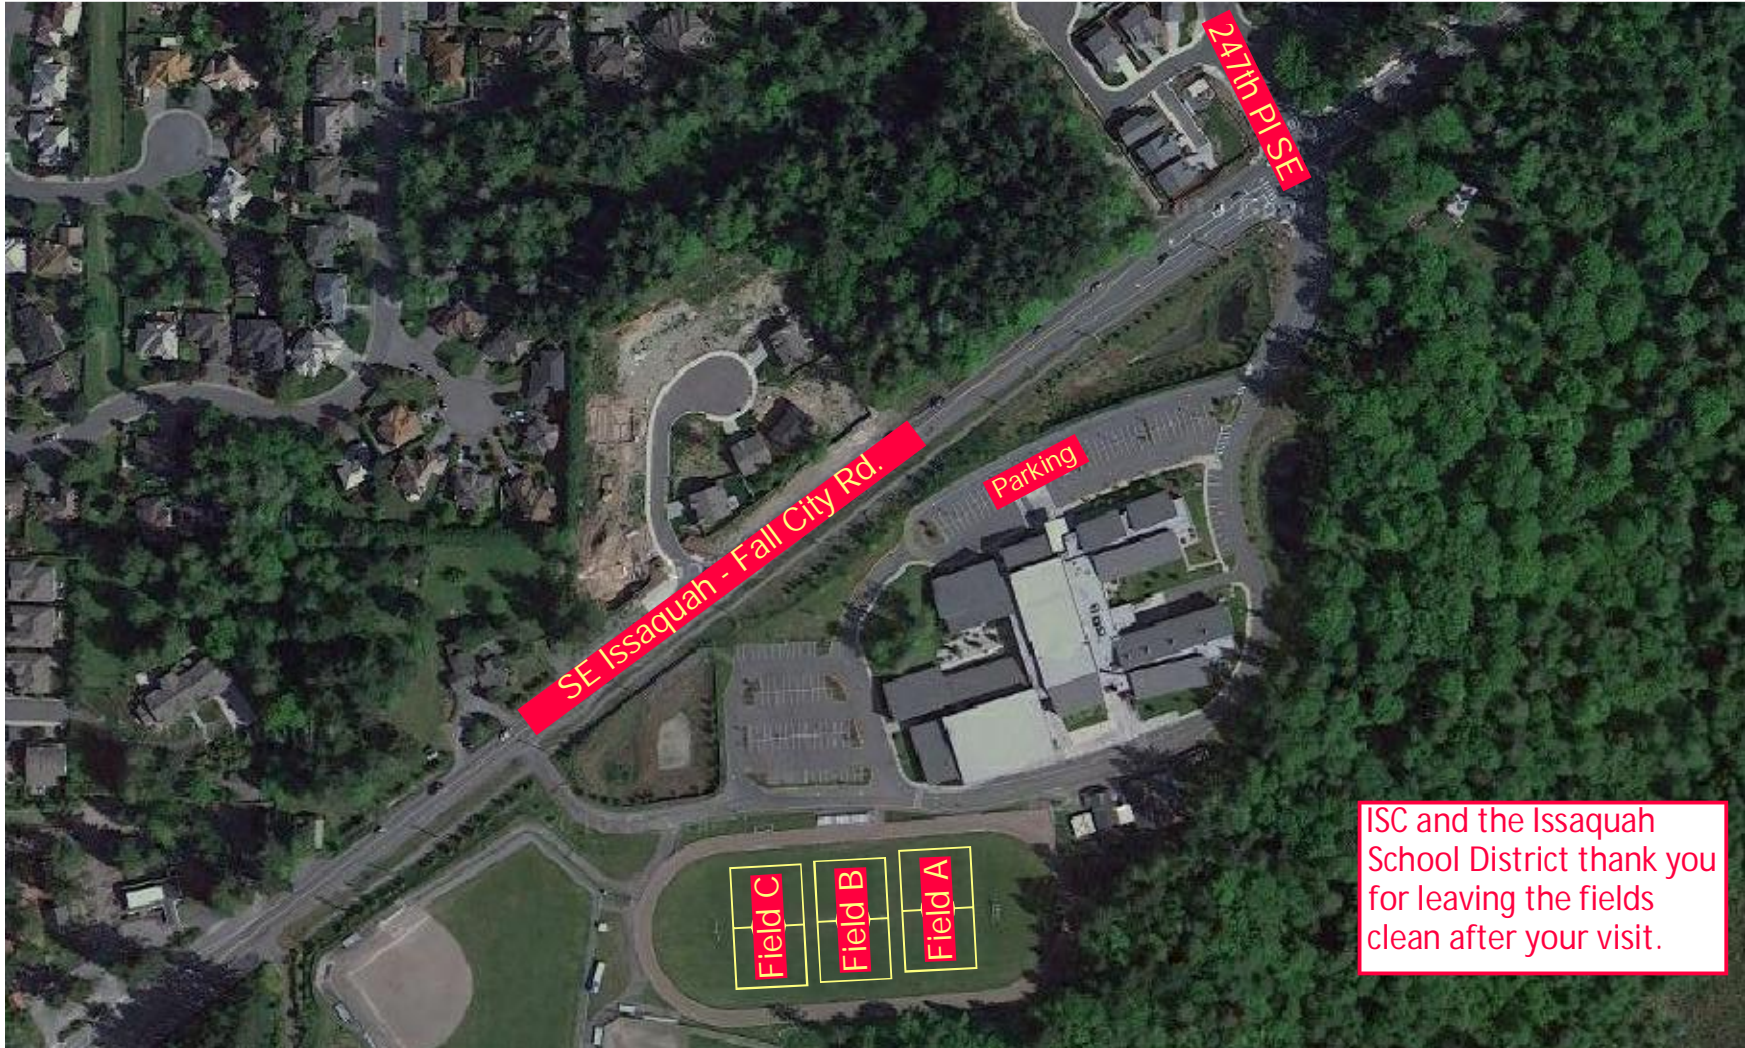

# Pacific Cascade Middle School

24635 SE Issaquah - Fall City Rd.  
Issaquah, WA 98029

ISC and the Issaquah School District thank you for leaving the fields clean after your visit.