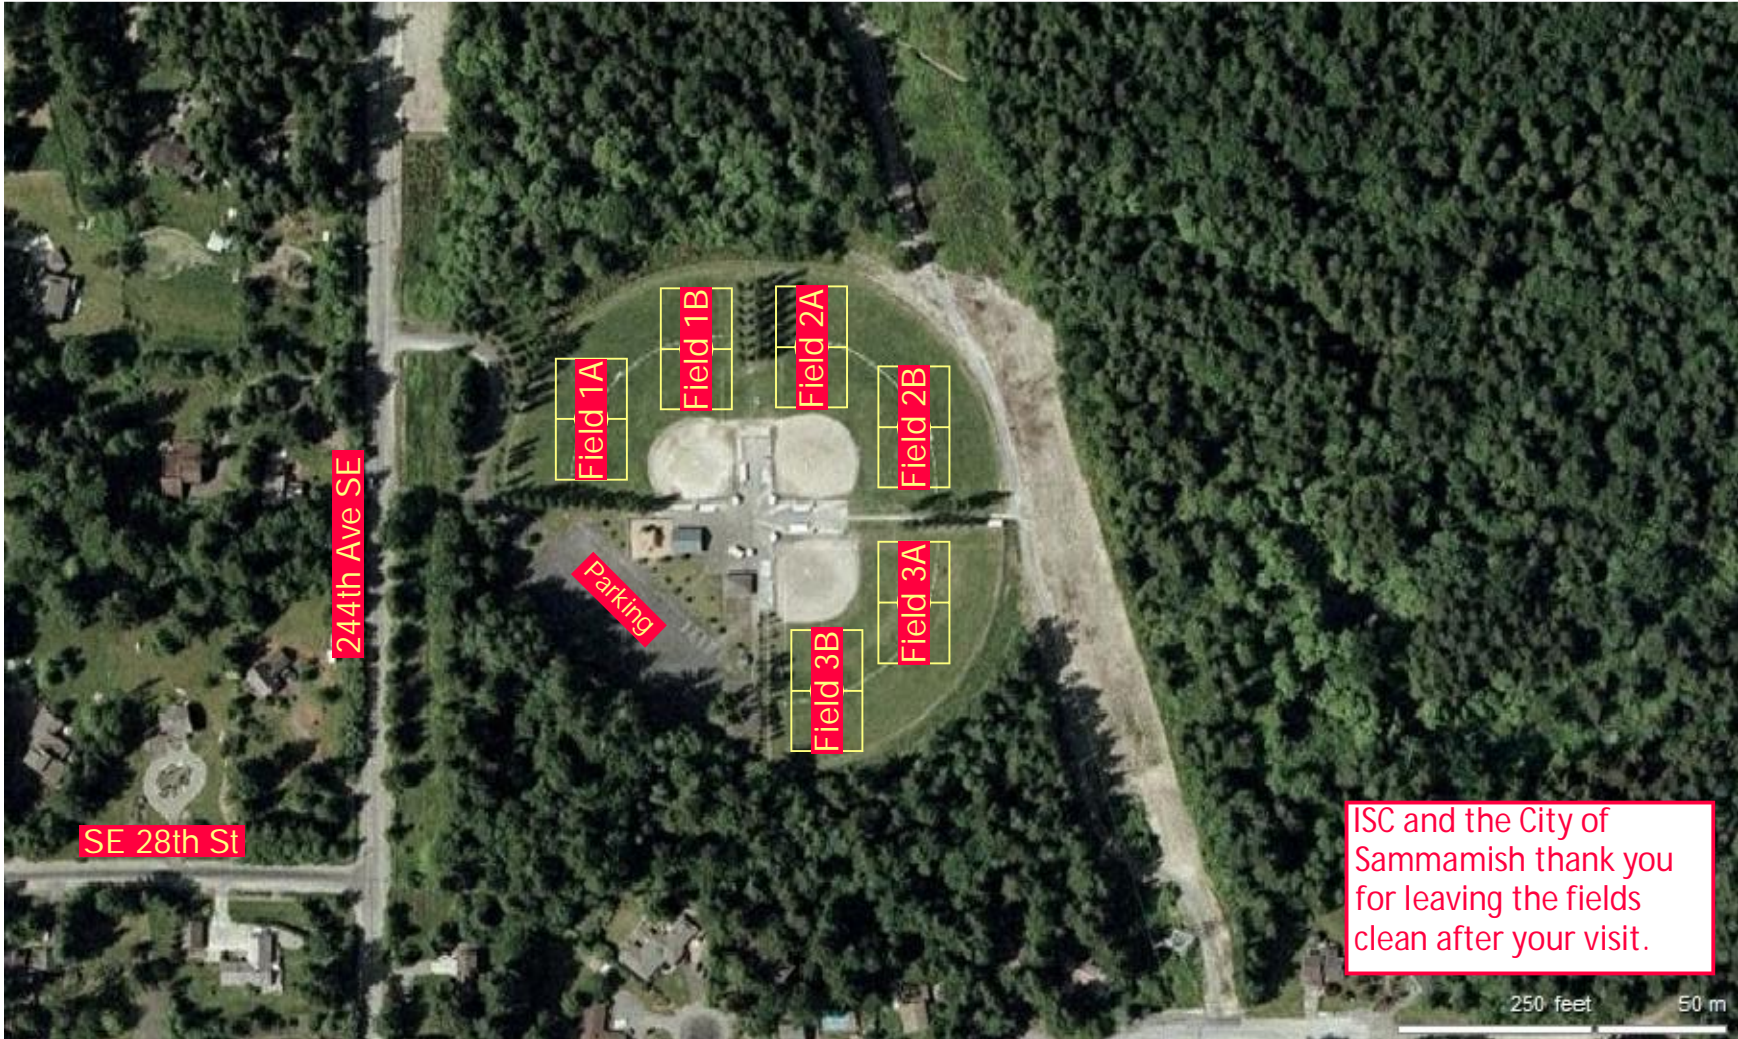

Beaver Lake Park

24801 SE 24th St
Sammamish, WA 98075

ISC and the City of Sammamish thank you for leaving the fields clean after your visit.