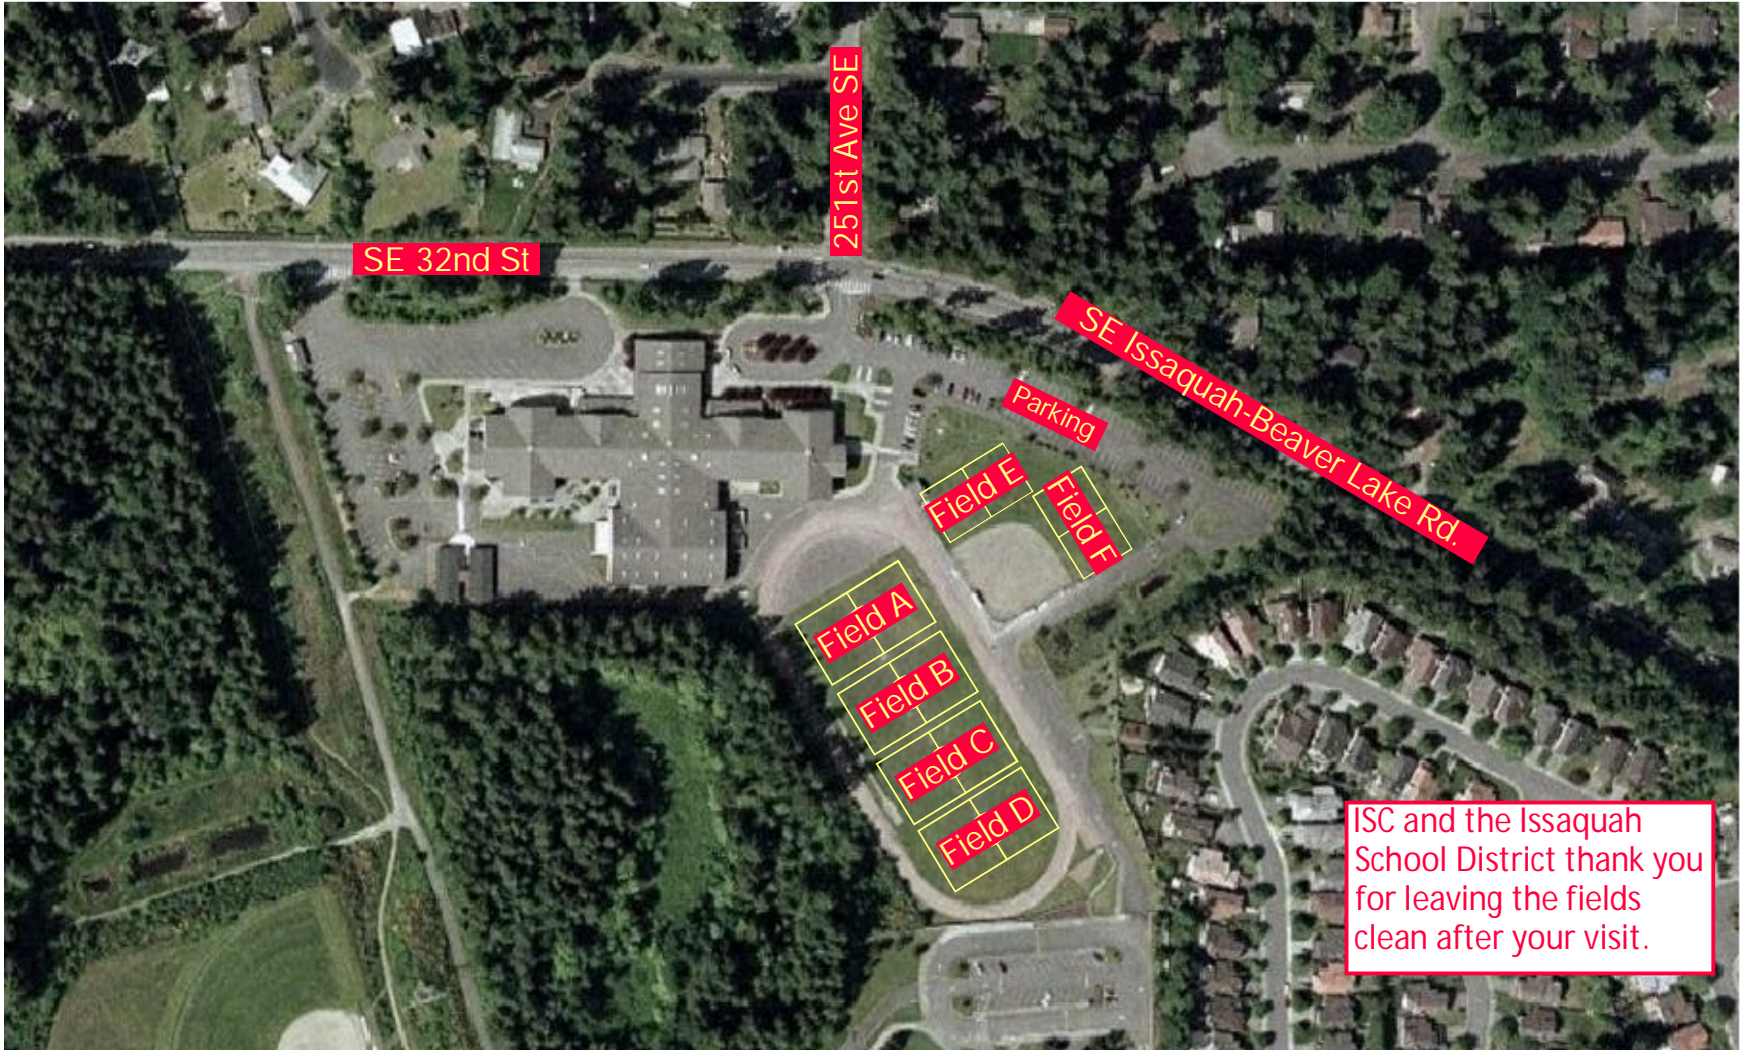

Beaver Lake Middle School

25025 SE 23rd St
Issaquah, WA 98029

ISC and the Issaquah School District thank you for leaving the fields clean after your visit.